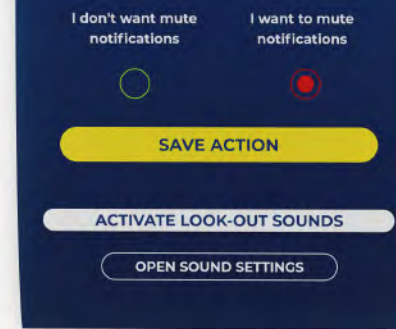

CONTROL DOORS

How many times did we wish we had a magic wand to open a gate or door as Ernie misplaced his key and arrived home from school, you forgot your domestic worker is working today or out of town cousin, Rachel is standing on the porch. But who needs a key, with an electronic gate/door system you don't need to rush home nor reluctantly give a key to the next-door neighbour, simply open and lock your door using Monitor Net's EASC APP wand.

OTHER FEATURES

PANEL LOG

PERSONAL SETTINGS

DEPENDENT SETTINGS

VEHICLE SETTINGS

ALERT AND SOUND SETTINGS

LOGIN AND PIN SETTINGS

ALARM ZONE SETTINGS

CCTV APPS

LIGHT AND DARK THEMES

APP SUBSCRIPTION TYPES

NON SUBSCRIPTION USER

- LOOK OUTS
- CRIME STATS
- NEWS FEED
- PROMO PRODUCTS
- CONTACT PAGE
- REQUEST A TECHNICIAN

BASIC RATE USER

- LOOK OUTS
- CRIME STATS
- NEWS FEED
- PROMO PRODUCTS
- CONTACT PAGE
- REQUEST A TECHNICIAN