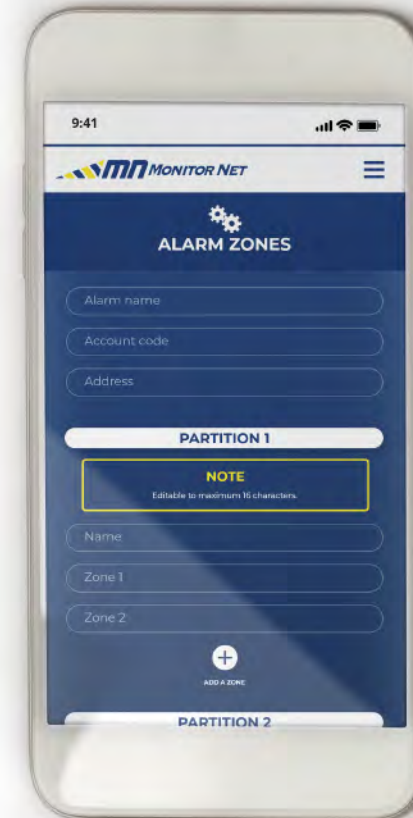

OTHER FEATURES

PANEL LOG

PERSONAL SETTINGS

DEPENDENT SETTINGS

VEHICLE SETTINGS

ALERT AND SOUND SETTINGS

LOGIN AND PIN SETTINGS

ALARM ZONE SETTINGS

CCTV APPS

LIGHT AND DARK THEMES

APP SUBSCRIPTION TYPES

NON SUBSCRIPTION USER

- LOOK OUTS
- CRIME STATS
- NEWS FEED
- PROMO PRODUCTS
- CONTACT PAGE
- REQUEST A TECHNICIAN

BASIC RATE USER

- LOOK OUTS
- CRIME STATS
- NEWS FEED
- PROMO PRODUCTS
- CONTACT PAGE
- REQUEST A TECHNICIAN