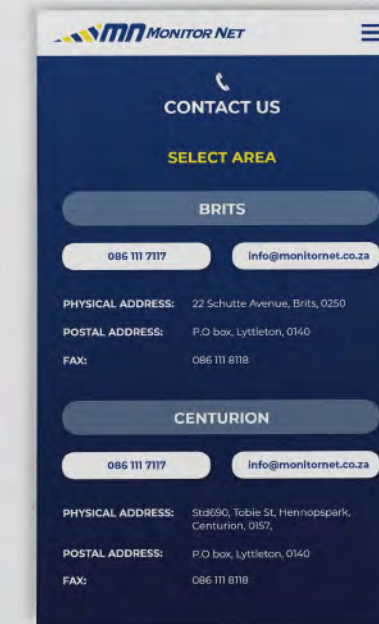

OTHER FEATURES

PANEL LOG

PERSONAL SETTINGS

DEPENDENT SETTINGS

VEHICLE SETTINGS

ALERT AND SOUND SETTINGS

LOGIN AND PIN SETTINGS

ALARM ZONE SETTINGS

CCTV APPS

LIGHT AND DARK THEMES

APP SUBSCRIPTION TYPES

NON SUBSCRIPTION USER

- LOOK OUTS
- CRIME STATS
- NEWS FEED
- PROMO PRODUCTS
- CONTACT PAGE
- REQUEST A TECHNICIAN

BASIC RATE USER

- LOOK OUTS
- CRIME STATS
- NEWS FEED
- PROMO PRODUCTS
- CONTACT PAGE
- REQUEST A TECHNICIAN