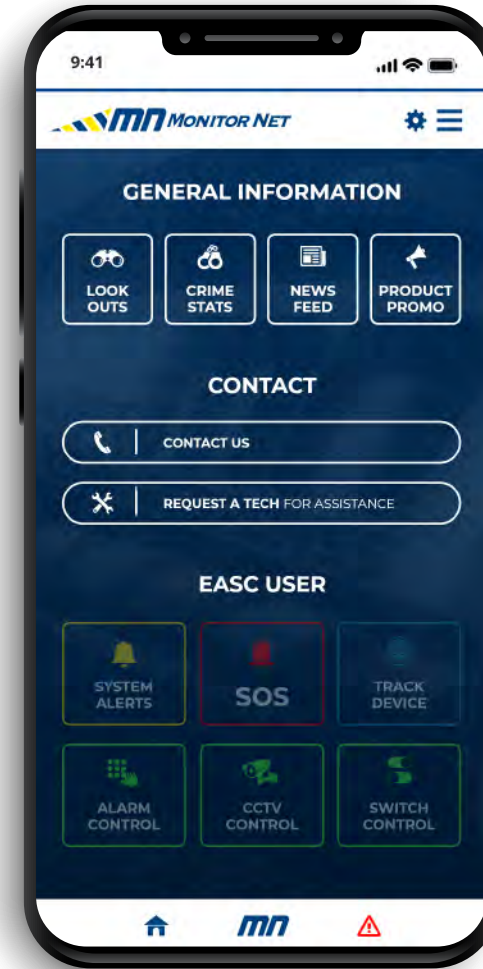

OTHER FEATURES

PANEL LOG

PERSONAL SETTINGS

DEPENDENT SETTINGS

VEHICLE SETTINGS

ALERT AND SOUND SETTINGS

LOGIN AND PIN SETTINGS

ALARM ZONE SETTINGS

CCTV APPS

LIGHT AND DARK THEMES

APP SUBSCRIPTION TYPES

NON SUBSCRIPTION USER

- LOOK OUTS
- CRIME STATS
- NEWS FEED
- PROMO PRODUCTS
- CONTACT PAGE
- REQUEST A TECHNICIAN

BASIC RATE USER

- LOOK OUTS
- CRIME STATS
- NEWS FEED
- PROMO PRODUCTS
- CONTACT PAGE
- REQUEST A TECHNICIAN

- ALARM NOTIFICATIONS
- SOS

EASC USER

- LOOK OUTS -
- CRIME STATS -
- NEWS FEED -
- PROMO PRODUCTS -
- CONTACT PAGE -
- REQUEST A TECHNICIAN -

- ALARM NOTIFICATIONS -
- CCTV AI NOTIFICATIONS -
- SOS -

- ALARM CONTROL-
- CCTV AI CONTROL -
- SWITCH CONTROL -
- TRACK DEPENDENTS -