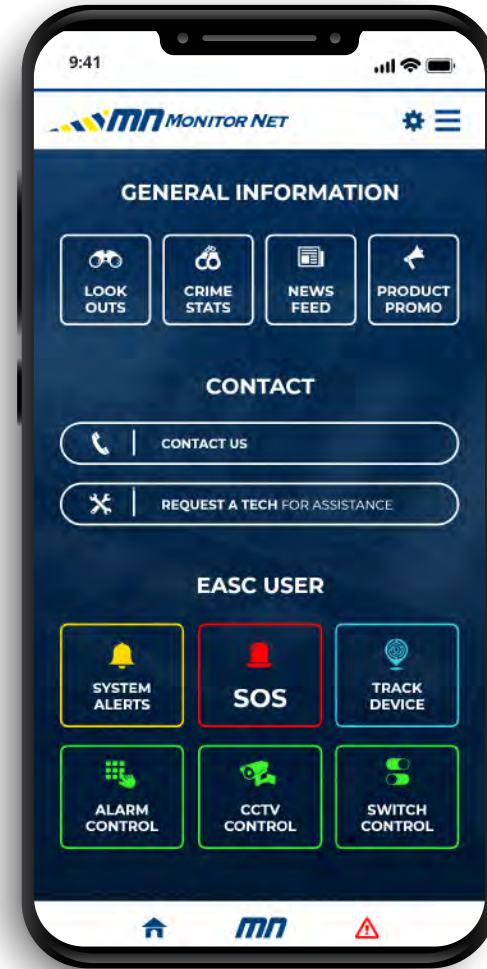

CONTROL DOORS

How many times did we wish we had a magic wand to open a gate or door as Ernie misplaced his key and arrived home from school, you forgot your domestic worker is working today or out of town cousin, Rachel is standing on the porch. But who needs a key, with an electronic gate/door system you don't need to rush home nor reluctantly give a key to the next-door neighbour, simply open and lock your door using Monitor Net's EASC APP wand.

OTHER FEATURES

PANEL LOG

PERSONAL SETTINGS

DEPENDENT SETTINGS

VEHICLE SETTINGS

ALERT AND SOUND SETTINGS

LOGIN AND PIN SETTINGS

ALARM ZONE SETTINGS

CCTV APPS

LIGHT AND DARK THEMES

APP SUBSCRIPTION TYPES

NON SUBSCRIPTION USER

- LOOK OUTS
- CRIME STATS
- NEWS FEED
- PROMO PRODUCTS
- CONTACT PAGE
- REQUEST A TECHNICIAN

BASIC RATE USER

- LOOK OUTS
- CRIME STATS
- NEWS FEED
- PROMO PRODUCTS
- CONTACT PAGE
- REQUEST A TECHNICIAN

- ALARM NOTIFICATIONS
- SOS

EASC USER

- LOOK OUTS -
- CRIME STATS -
- NEWS FEED -
- PROMO PRODUCTS -
- CONTACT PAGE -
- REQUEST A TECHNICIAN -

- ALARM NOTIFICATIONS -
- CCTV AI NOTIFICATIONS -
- SOS -

- ALARM CONTROL-
- CCTV AI CONTROL -
- SWITCH CONTROL -
- TRACK DEPENDENTS -