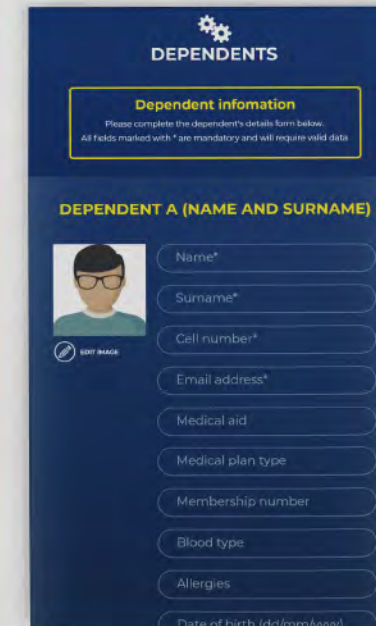

OTHER FEATURES

PANEL LOG

PERSONAL SETTINGS

DEPENDENT SETTINGS

VEHICLE SETTINGS

ALERT AND SOUND SETTINGS

LOGIN AND PIN SETTINGS

ALARM ZONE SETTINGS

CCTV APPS

LIGHT AND DARK THEMES

APP SUBSCRIPTION TYPES

NON SUBSCRIPTION USER

- LOOK OUTS
- CRIME STATS
- NEWS FEED
- PROMO PRODUCTS
- CONTACT PAGE
- REQUEST A TECHNICIAN

BASIC RATE USER

- LOOK OUTS
- CRIME STATS
- NEWS FEED
- PROMO PRODUCTS
- CONTACT PAGE
- REQUEST A TECHNICIAN