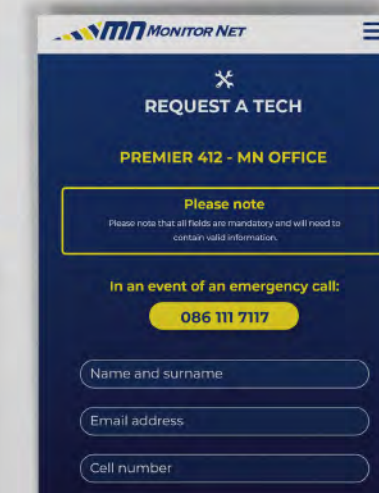

OTHER FEATURES

PANEL LOG

PERSONAL SETTINGS

DEPENDENT SETTINGS

VEHICLE SETTINGS

ALERT AND SOUND SETTINGS

LOGIN AND PIN SETTINGS

ALARM ZONE SETTINGS

CCTV APPS

LIGHT AND DARK THEMES