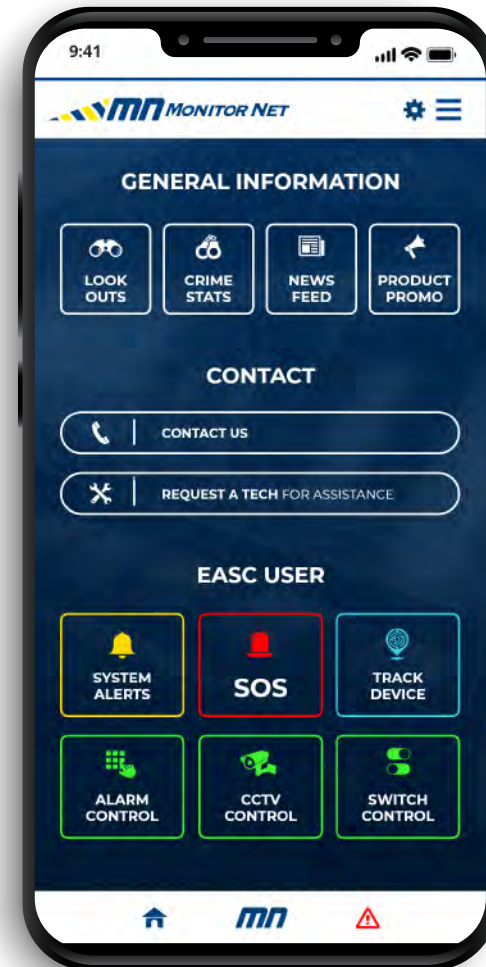

 **MN MONITOR NET**

MN AUTONETICS APP

ABOUT MN AUTONETICS

MN AUTONETICS APP

Practical experience and technology are combined in this one-of-a-kind mobile tool. From local information, receiving an alarm and CCTV alerts, having an SOS button, controlling your alarm or CCTV platform up to knowing where your loved ones are, make our custom mobile APP the most powerful in the security industry. The powerful "MN Autonetics" features include; (subject to service level)

INFORMATION

ALARM NOTIFICATIONS

CCTV AI NOTIFICATIONS

SOS

ALARM CONTROL

CCTV AI CONTROL

SWITCH CONTROL

TRACK DEPENDENTS

ALERT, ATTENTIVE, SMART, RESPONSIVE SECURITY

LOOK-OUTS

Notifying you of crime happening in your area and what to be on the lookout for.

CRIME STATS

Get criminal trends, whilst being updated with crime and crime types in your area.

With Monitor Net's mobile APP, you can effortlessly view your alarm system's status and further be in full control be it to arm or disarm per partition (area), bypass zones and more.

CCTV AI CONTROL

Apart from your alarm control, this unique feature allows the user to remotely arm or disarm the CCTV Artificial Intelligence intrusion detection platform, be it all cameras or individual cameras.