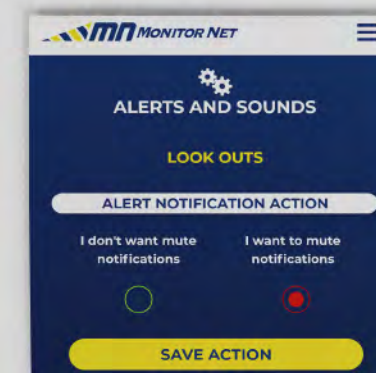

CONTROL DOORS

How many times did we wish we had a magic wand to open a gate or door as Ernie misplaced his key and arrived home from school, you forgot your domestic worker is working today or out of town cousin, Rachel is standing on the porch. But who needs a key, with an electronic gate/door system you don't need to rush home nor reluctantly give a key to the next-door neighbour, simply open and lock your door using Monitor Net's EASC APP wand.

OTHER FEATURES

PANEL LOG

PERSONAL SETTINGS

DEPENDENT SETTINGS

VEHICLE SETTINGS

ALERT AND SOUND SETTINGS

LOGIN AND PIN SETTINGS

ALARM ZONE SETTINGS

CCTV APPS

LIGHT AND DARK THEMES

APP SUBSCRIPTION TYPES

NON SUBSCRIPTION USER

- LOOK OUTS
- CRIME STATS
- NEWS FEED
- PROMO PRODUCTS
- CONTACT PAGE
- REQUEST A TECHNICIAN

BASIC RATE USER

- LOOK OUTS
- CRIME STATS
- NEWS FEED
- PROMO PRODUCTS
- CONTACT PAGE
- REQUEST A TECHNICIAN