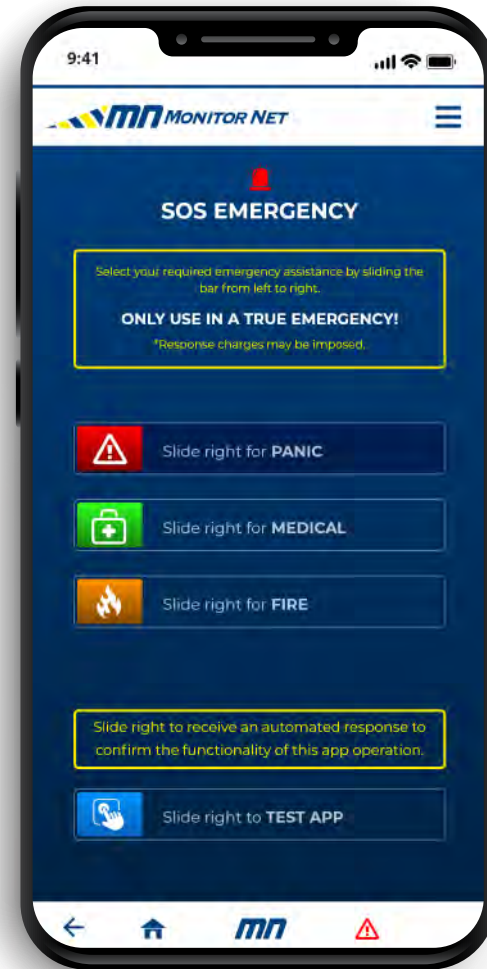

SWITCH LIGHTS

For some, this is a daunting experience as low light or dark spots instinctively heightens the tension and accelerates your heart rate. With Monitor Net's EASC APP you can lower your heart rate and feel more secure when you remotely activate your outside flood lights before arriving home at night.

CONTROL DOORS

How many times did we wish we had a magic wand to open a gate or door as Ernie misplaced his key and arrived home from school, you forgot your domestic worker is working today or out of town cousin, Rachel is standing on the porch. But who needs a key, with an electronic gate/door system you don't need to rush home nor reluctantly give a key to the next-door neighbour, simply open and lock your door using Monitor Net's EASC APP wand.

... and more

PRACTICAL EXPERIENCE & TECHNOLOGY

SOS

Protect yourself when you have left the safety of your home. Simply press the panic button on our mobile APP and a tactical team will be dispatched to come to your aid in pinpoint accuracy wherever you are - be it traveling home from the office or out shopping.

MEDICAL EMERGENCY

In a medical emergency, simply request medical assistance on our mobile APP. Our qualified EMS team will be immediately alerted to your location. A medical officer will provide telephonic assistance until the team arrives on site.